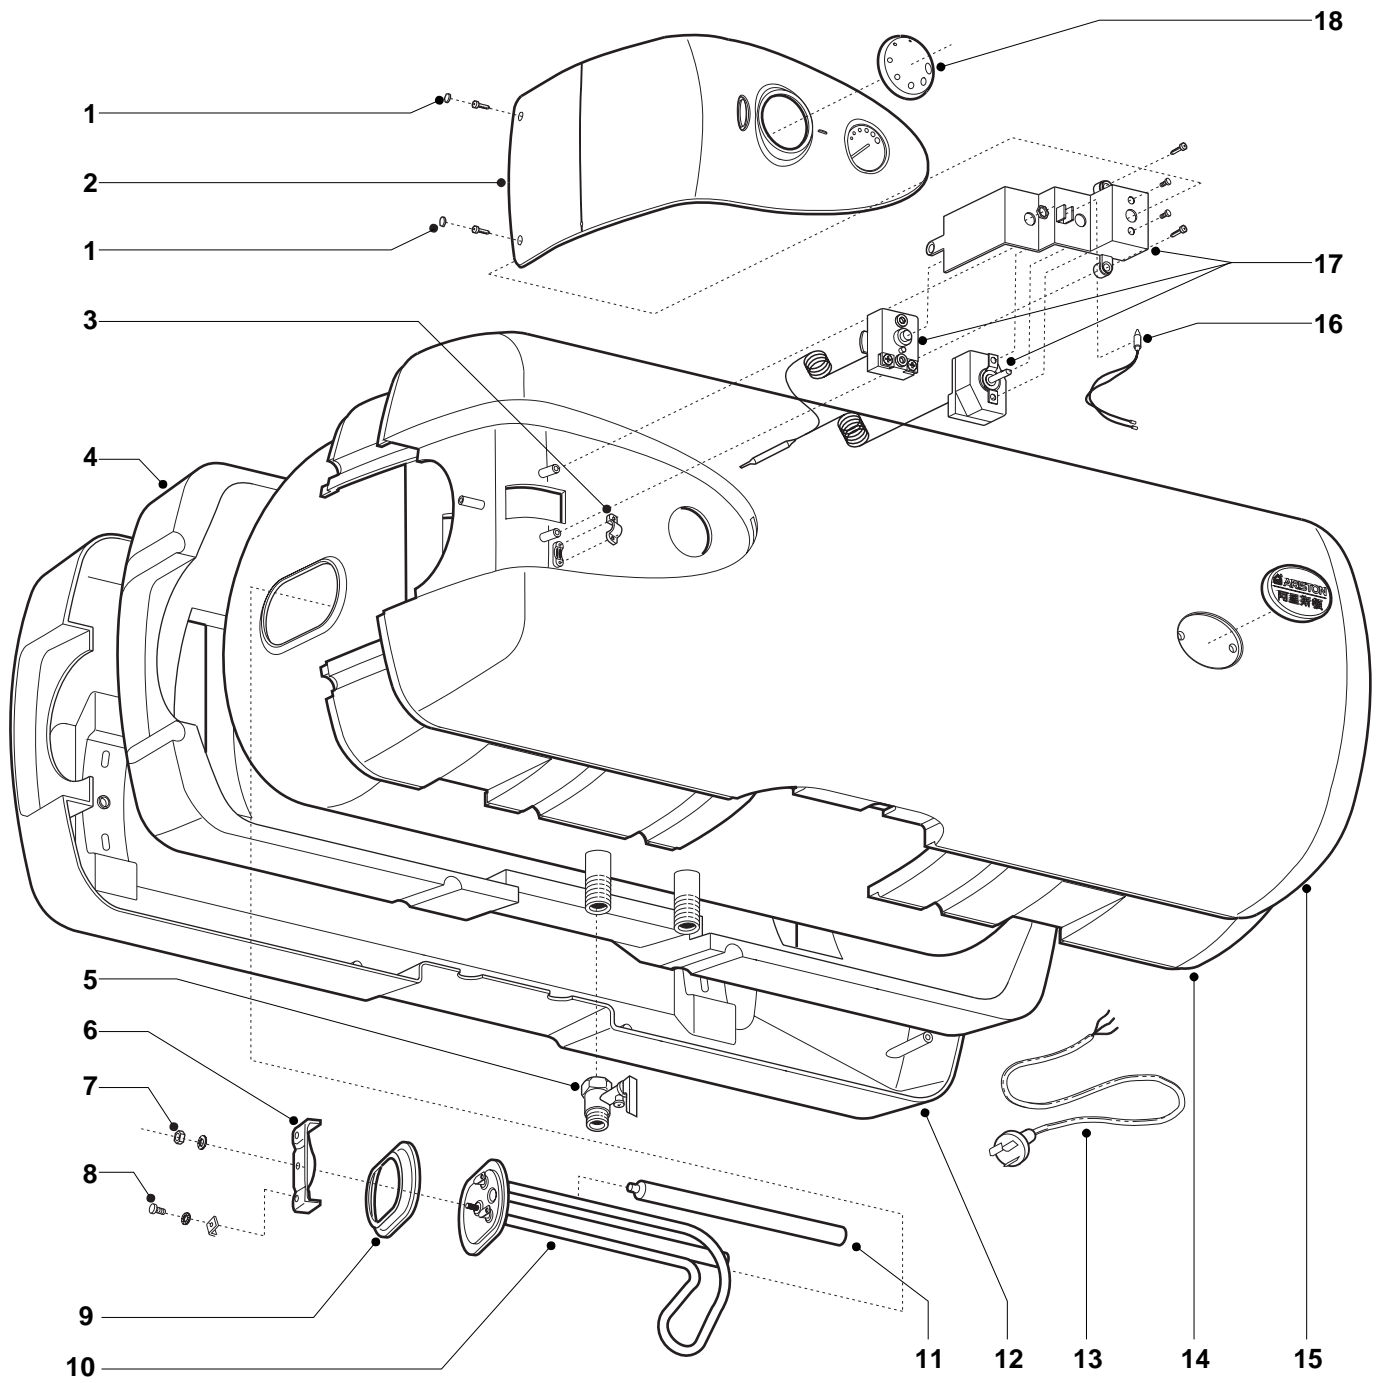

SPARE PARTS EXPLODED VIEW
ELECTRIC WATER HEATER GEYSER
Model

TI-SHAPE 50 SH QB EE

Edition 1 of 23 July 2004

ER2004830085101001

MODEL	CODE	SERIAL NO. VALIDITY	REF.
TI-SHAPE 50 SH QB EE	504272	040601	A

PART.	CODE	DESCRIPTION	REF.	NOTE
1	977336	Screw cover		
2	977337	Assembled plastic cover		
3	573266	Cable clip		
4	976775	Insulation back cover RS50SHE		
5	976687	Safety valve		
6	976173	Flange bracket		
7	570069	Nut M6		
8	976492	Screw M4*8 with washer		
9	570340	Flange gasket		
10	65150049	HE TI-SHAPE		
11	977127	Anode		
12	976777	RS50HE back cover		
13	977399	SHUKO power cable16A		
14	976776	Insulation front cover RS50SHE		
15	976778	RS50HE front cover		
16	65150050	Wiring harness		
17	65150051	Completed thermostat TI-SHAPE		
18	976163	Knob for RS40SHE		
19	976785	Installation accessory with "L"		